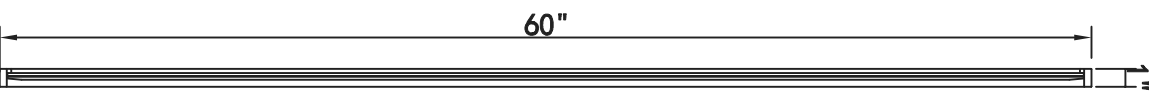

Front view

Side view

DWG. NO.

MODEL NO:

MR4081BK

SPEC NO:

QUANTITY:

DATE:

CHECKED BY:

FOR PROPOSAL ONLY ALL DIMENSIONS TO BE VERIFIED

PROJECT:

COLOR:

FINISH:

REVISIONS

1	
2	
3	
4	
5	
6	

500-550 E. Erie Avenue

Philadelphia PA 19134

1-888-388-3390

Model #	MR4081BK	Product Type	Mirror	Product Width (in)	18	Product Depth (in)	1	Product Height (in)	60
Mirror Width	17.25"	Mirror Depth	0.16"	Mirror Height	59.25"	Frame Shape	Rectangle	Orientation	Vertical
Frame finish	Black	Frame material	Metal and MDF	Mounting / attachment type	Metal Inset hanger	Number of brackets	1	Beveled glass	Yes
Frameless	No	Package LENGTH	22.75	Package WIDTH	65.25	Package HEIGHT	4.5	Package Weight	70.4
Product weight	28.6	Shipment Type	Small Parcel						